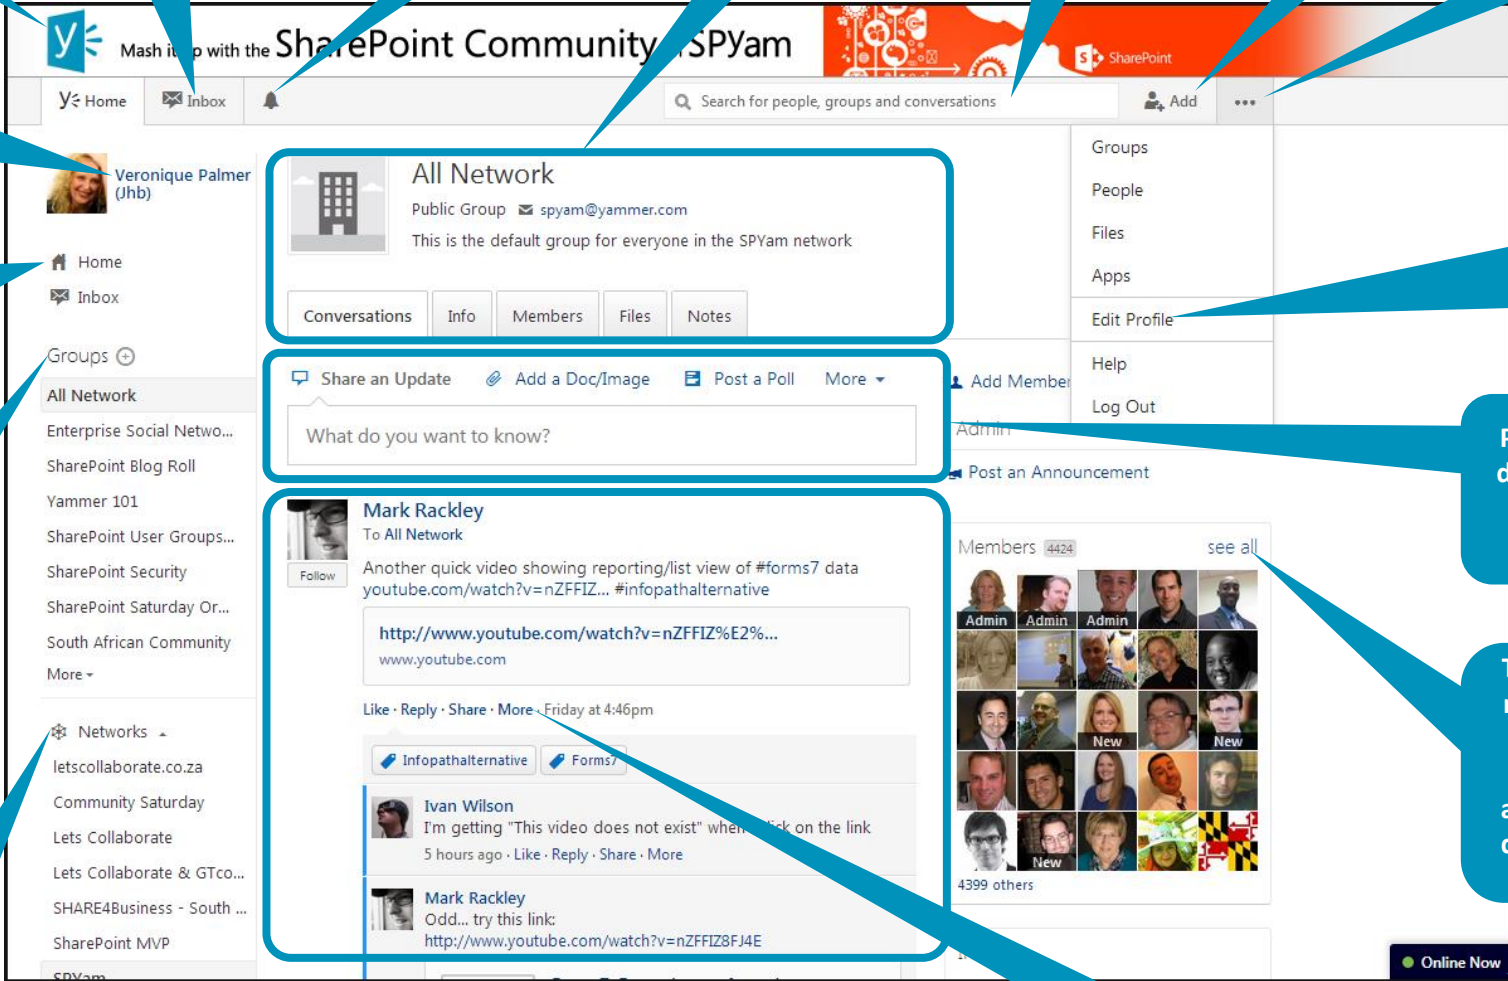

Name of network you are currently visiting

Messages people send to you or tag you

Alerts when people "like" your post

Network details

Search for content and conversations

Add people to the network (if you have rights)

More options see lists of all activity and members

Click name to view all your activity

Feed of all conversations in the network

The groups in that network you have joined

List of the networks you have joined – switch between them on demand

Update your details – you may see different options on different networks

Post conversations, documents, images, polls, events or praise someone

Total people in this network – may see Recent Activity, Suggested People and Groups instead depending on what view you're in